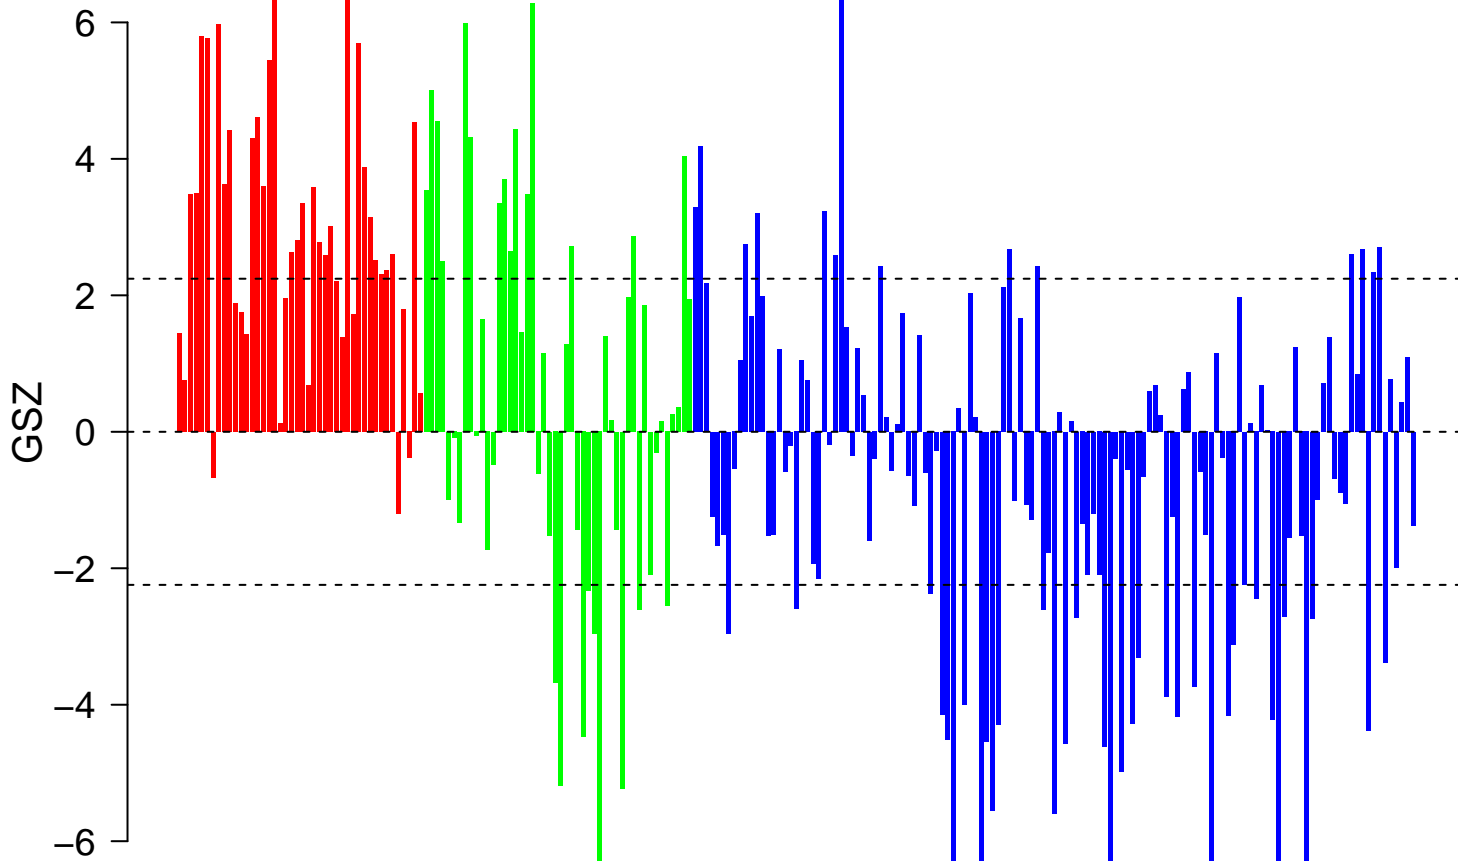

SCHLOSSER_SERUM_RESPONSE_DN

SCHLOSSER_SERUM_RESPONSE_DN

■ on
■ -
□ off

SCHLOSSER_SERUM_RESPONSE_DN